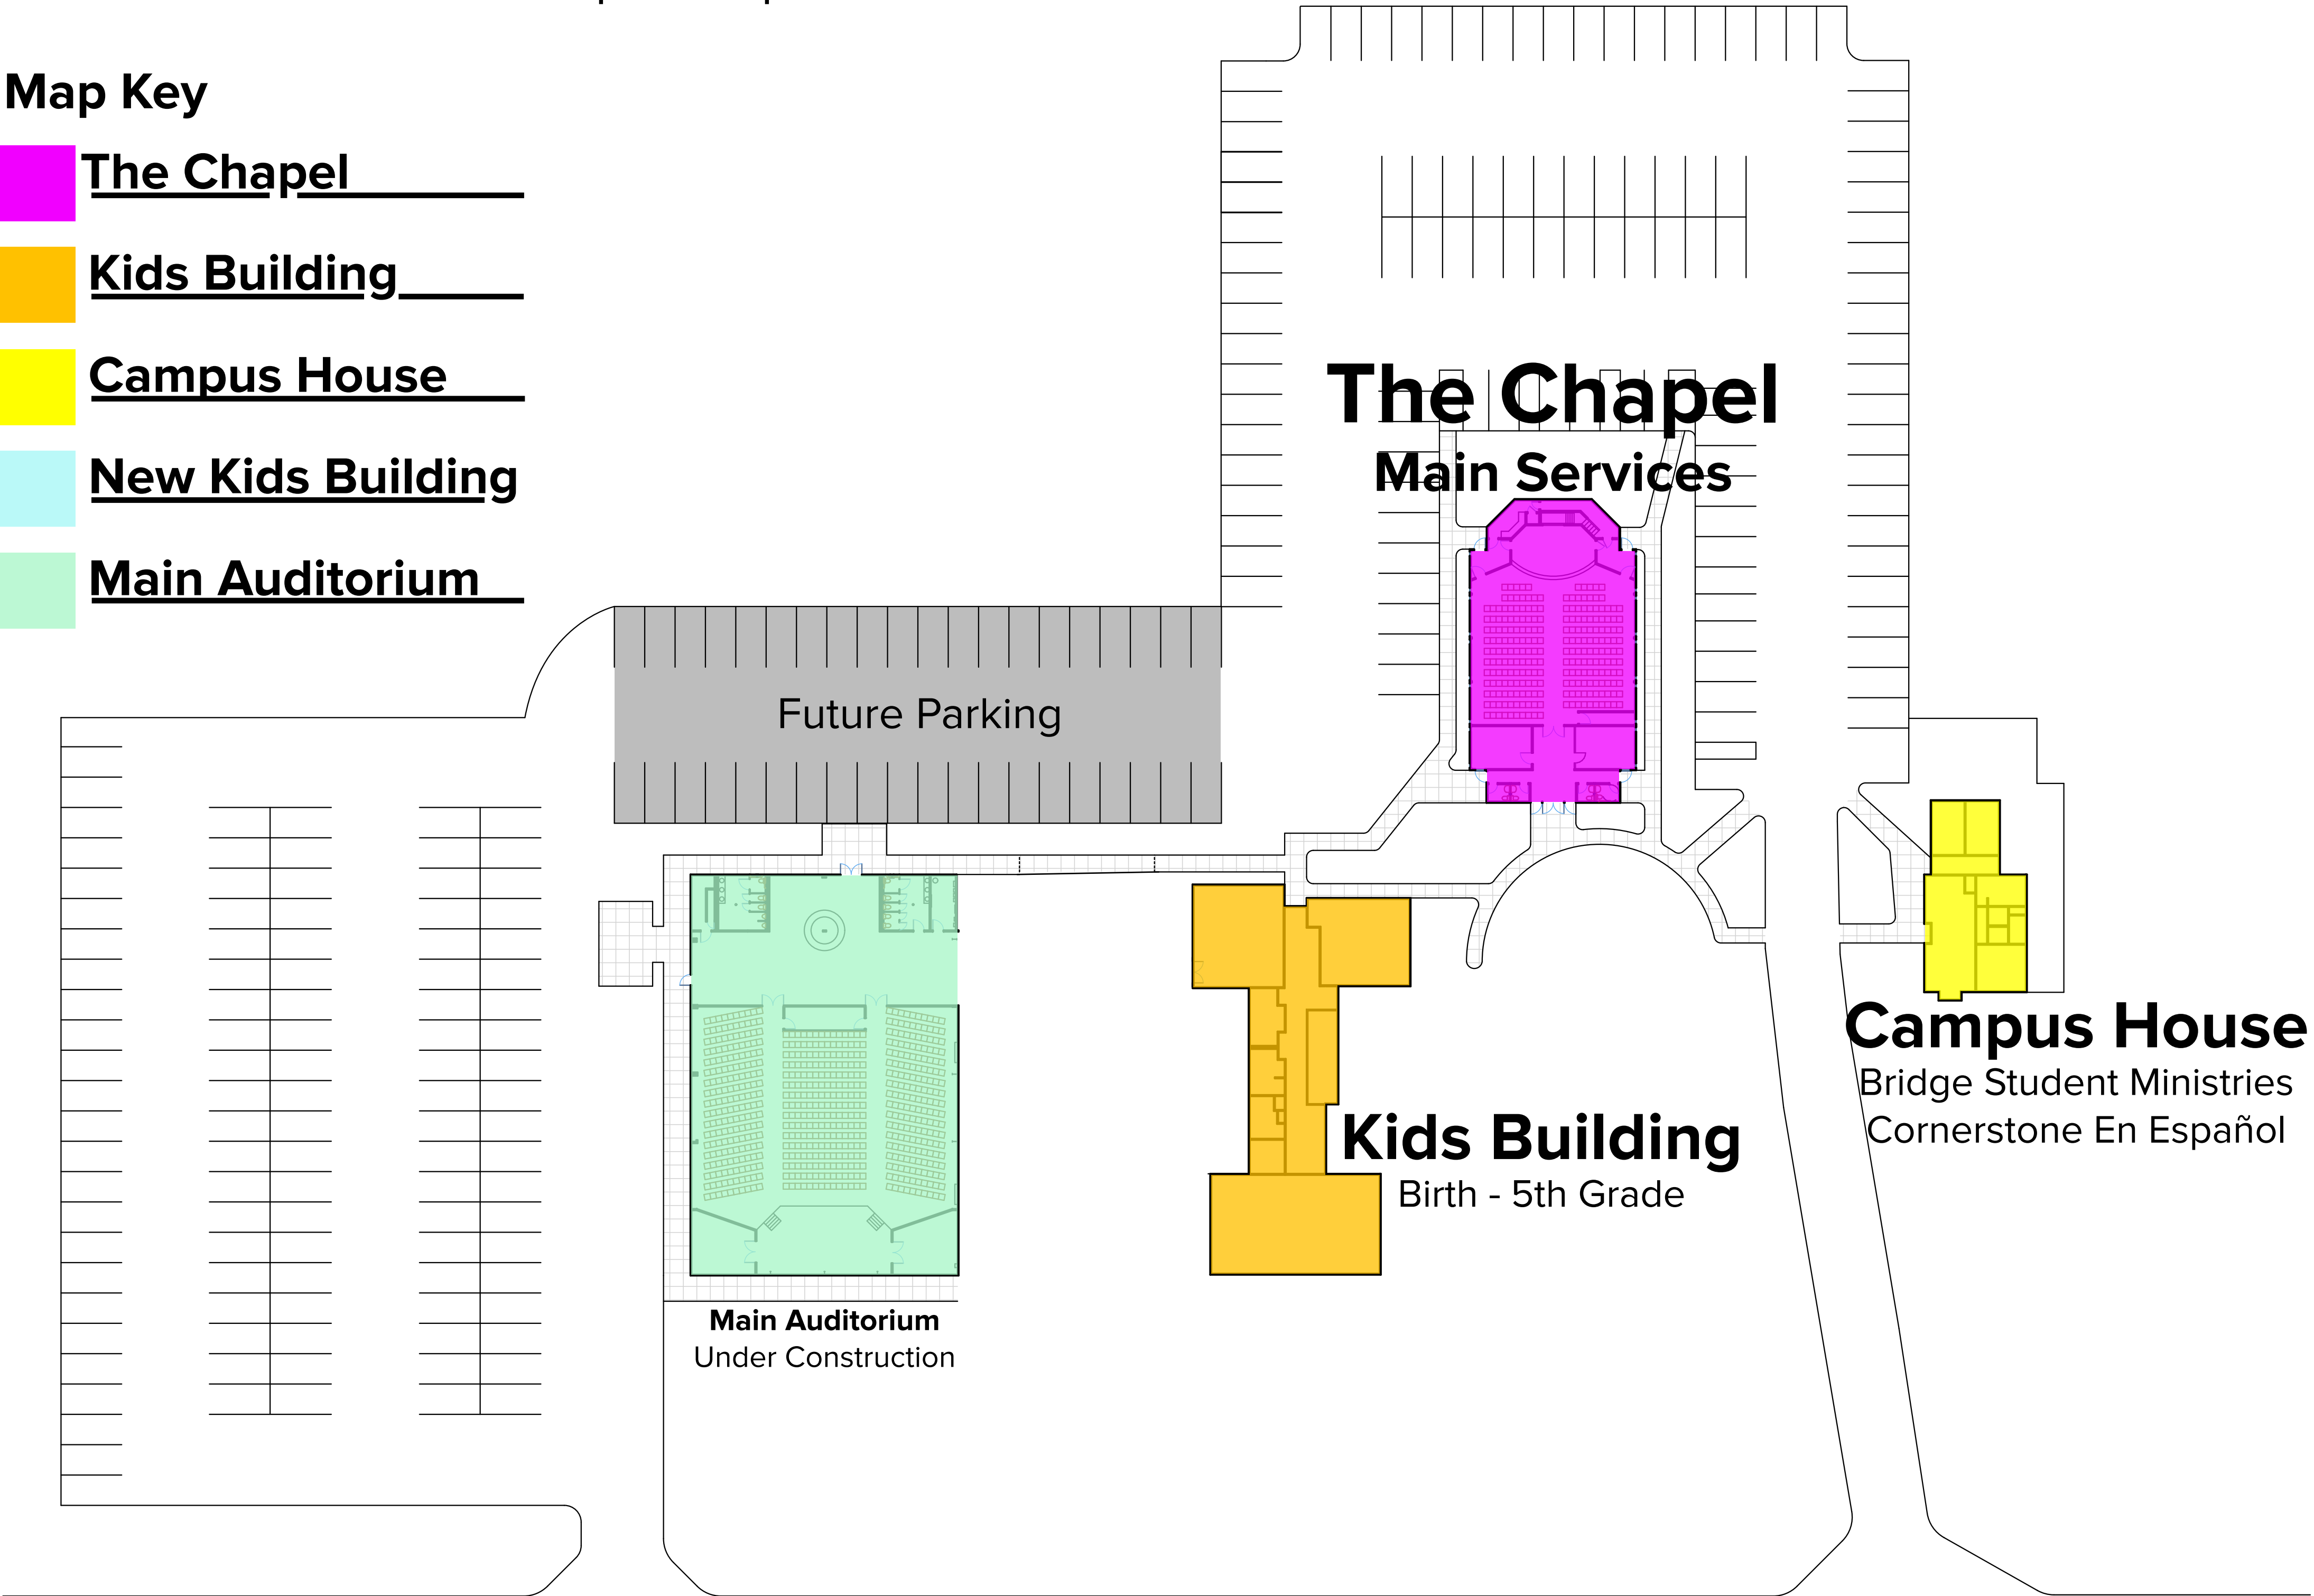

Cornerstone Church | Campus Map

Map Key

 The Chapel

 Kids Building

 Campus House

 New Kids Building

 Main Auditorium

Future Parking

The Chapel
Main Services

Kids Building
Birth - 5th Grade

Main Auditorium
Under Construction

Campus House
Bridge Student Ministries
Cornerstone En Español

Mathis Drive